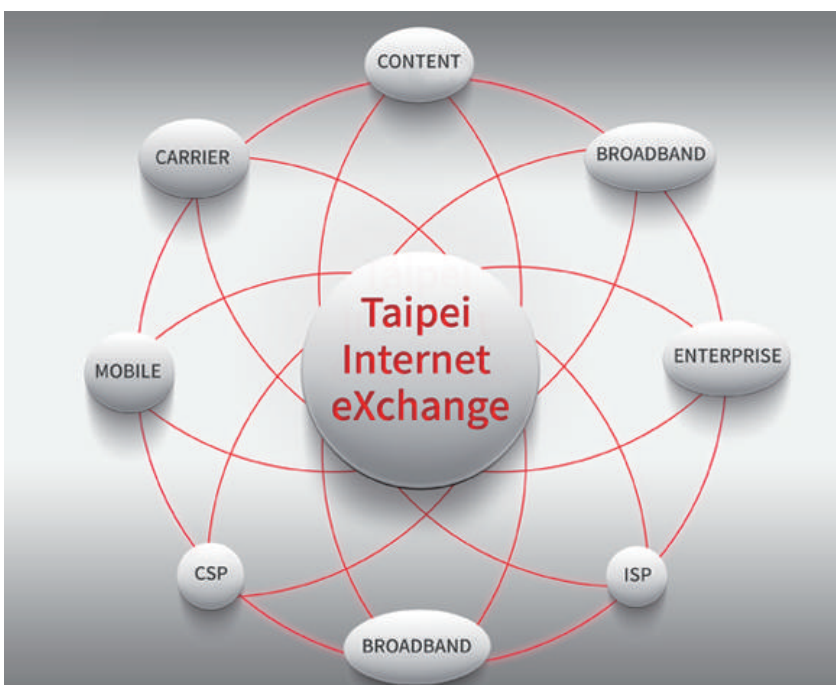

# Taipei Internet Exchange (TPIX)

The top Internet exchange point between Taiwan and the world. TPIX provides peering network platform for everyone to easily and effectively exchange Internet traffic in Taiwan.

As the No.1 carrier neutral IDC ecosystem in Taiwan, Chief IDC aggregates lots of global and domestic carriers, ISPs, ICPs and Internet value-added service providers. Chief IDC not only provides a secure and stable collocation services but also a network-rich interconnection environment, which is the Taipei Internet Exchange (TPIX) peering platform.

Established in Mar. 2002, TPIX is built for the purpose of providing neutral Internet traffic exchange services for ISPs, ICPs and enterprises to exchange Internet traffic economically and effectively. TPIX member will enjoy benefits such as better network performance, better redundancy and cost saving via public peering or private peering services.