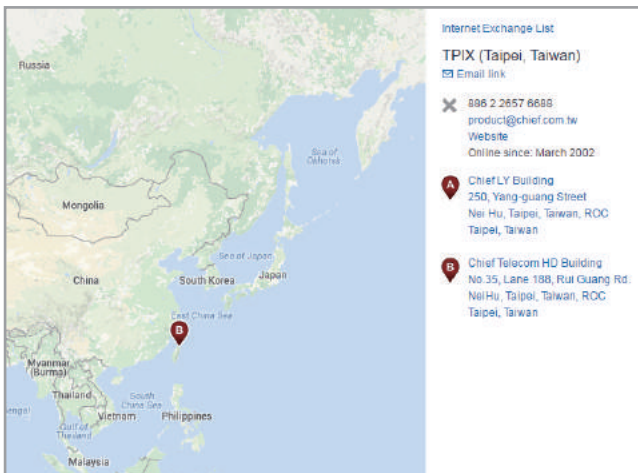

**TPIX** | Taipei Internet eXchange Center

**CHIEF** | CHIEF TELECOM

### TPIX Location

TPIX is operated in Chief Telecom LY IDC, which is located at No. 250, Yangguang St., Taipei 11491, Taiwan, R.O.C.